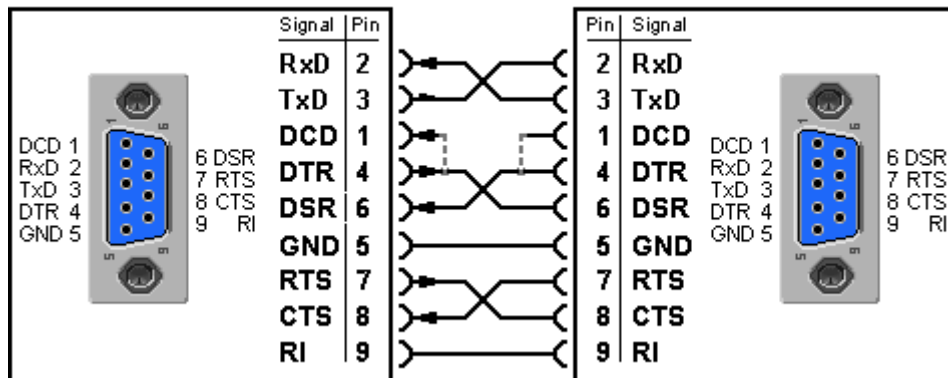

Null modem Cable : ok

Nullmodem- Kabel

3 connections 0 modem cable :ok

3-Leiter Nullmodem- Kabel

modem cable: would not work

Modem- Kabel